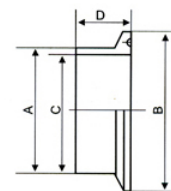

Conector Manguera Clamp

cod.

DN	SIZE	A	B	C
20	3/4"	50.5	17.6	49.5
25	1"	50.5	22.6	55
32	1¼"	50.5	29.6	65
40	1½"	50.5	35	70
50	2"	64	48	82
65	2½"	77.5	60.5	105
80	3"	91	72.1	110
90	3½"	106	84.9	120
100	4"	119	97.6	160

Reductor Concentrico Clamp

cod.

DN	SIZE	A
25 x 20	1" x 3/4"	90
32 x 25	1" x 11/4"	90
40 x 25	1¼" x 1"	95
40 x 32	1½" x 11/4"	95
50 x 32	2" x 11/4"	107
50 x 40	2" x 21/2"	107
65 x 40	2½" x 11/2"	107
65 x 50	2½" x 2"	107
80 x 65	3" x 21/2"	107
100 x 80	3" x 4"	167

Ferrule

cod.

DN	SIZE	A	B	C	D
20	3/4"	20	50.5	17.6	21.5
25	1"	25	50.5	22.6	21.5
32	1¼"	32	50.5	29.6	21.5
40	1½"	38	50.5	35	21.5
50	2"	51	64	48	21.5
65	2½"	63.5	77.5	60.5	21.5
80	3"	76.1	91	72.1	21.5
90	3½"	88.9	106	84.9	21.5
100	4"	106.1	119	97.6	28